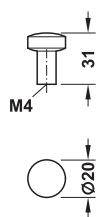

1

Trend Furniture Knobs

Häfele Design Model H1340

The furniture knob 110.35.040 has been specially treated to look used. This makes every furniture knob unique.

Finish/colour	Cat. No.
Polished chrome plated	110.35.271
Brushed nickel plated	110.35.671
White, RAL 9016, matt, lacquered	110.35.771
White aluminium, lacquered	110.35.640
Black, RAL 9017, matt, lacquered	110.35.371
Polished nickel plated black	110.35.340
Iron coloured, used look	110.35.040

Packing: 1 or 25 pieces

M4 threaded screws

► FF 1.260

DGH-M-INT 2020, HDE-en, 05/19; Dimensional data not binding. We reserve the right to alter specifications without notice.